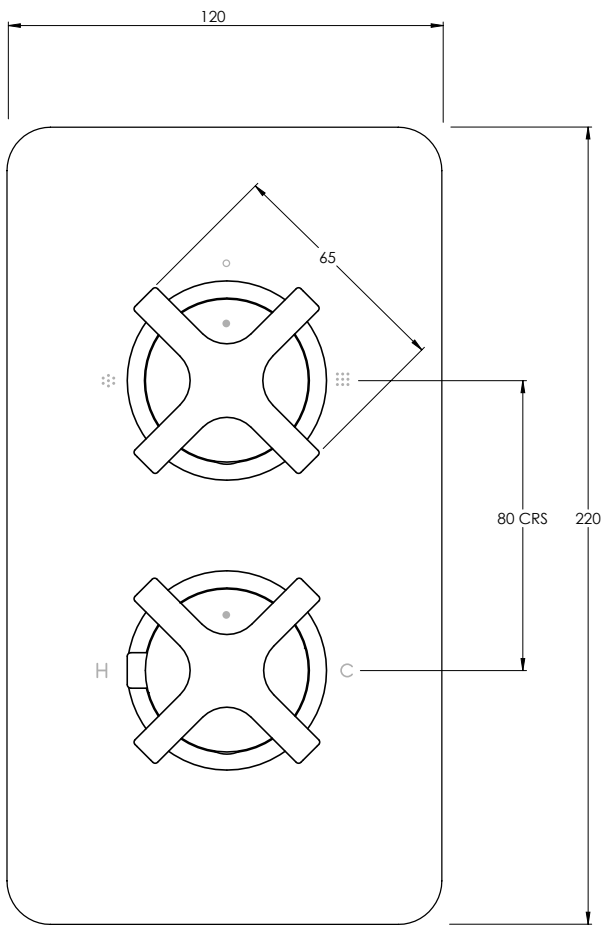

COALBROOK

BA3002

CONCEALED SHOWER VALVE
- 2 OUTLET

DATE: 01/09/21

REVISION: A

SEE DRAWING: CO3002 - 2 OUTLET C-BOX

DIMENSIONS IN MILLIMETRES

WHILST EVERY EFFORT IS MADE TO ENSURE THE ACCURACY OF THESE DATA SHEETS THEY ARE SUBJECT TO CHANGE WITHOUT NOTICE AS PART OF THE COMPANY'S PRODUCT DEVELOPMENT PROCESS