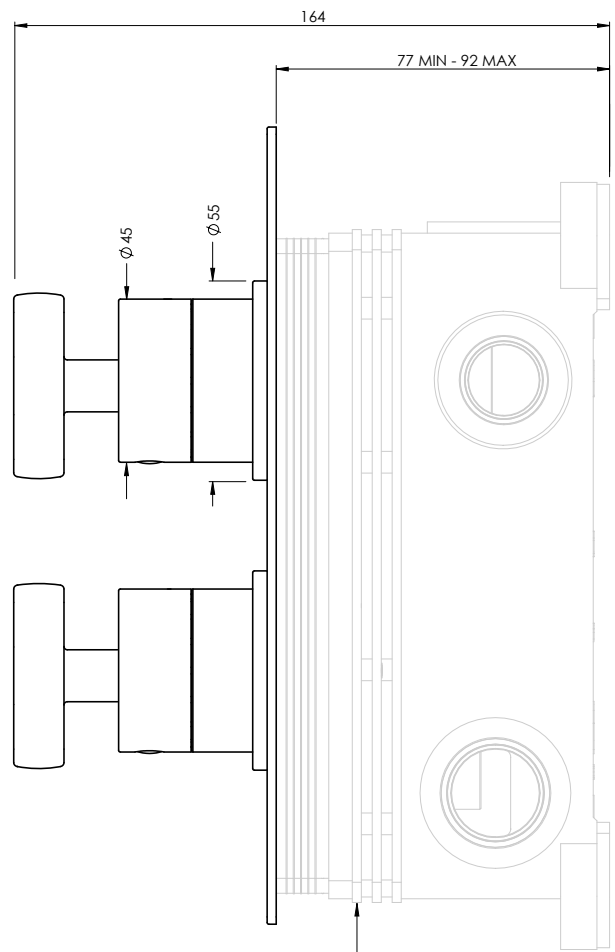

COALBROOK

BA3002

CONCEALED SHOWER VALVE
- 2 OUTLET

DATE: 01/09/21

REVISION: A

SEE DRAWING: CO3002 - 2 OUTLET C-BOX

DIMENSIONS IN MILLIMETRES

WHILST EVERY EFFORT IS MADE TO ENSURE THE ACCURACY OF THESE DATA SHEETS THEY ARE SUBJECT TO CHANGE WITHOUT NOTICE AS PART OF THE COMPANY'S PRODUCT DEVELOPMENT PROCESS